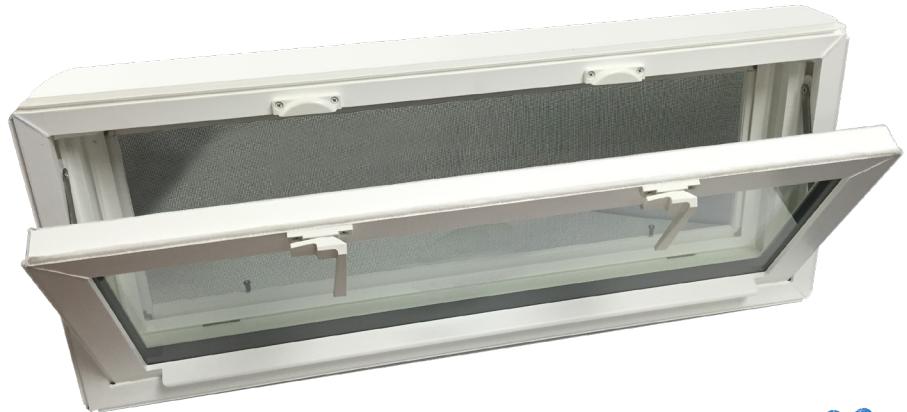

HOPPER

Pro140

WHITE VINYL HOPPER
SASH TILTS INSIDE

Features

- 3/4" FULLY WELDED FRAME
- FULLY WELDED SASH
- ALL MODELS include LOW-E GLASS and ARGON GAS plus SUPER SPACER® Technology
- SILL EXPANDER

inside view

Think about this:

The spacer system you choose is just as important as the window!

Grids are installed between the glass panes during manufacturing for easy cleaning

GRID DETAILS for traditional grids

GRIDS PATTERNS

FLAT GRIDS

CONTOUR GRIDS

Window Options

INTERIOR VINYL EXTENSION JAMBS, CASING, AND CORNER ROSETTES

EXTERIOR BRICK MOULD

NAILING FIN

SNAP ON J CHANNEL TRIM

THE ENERGY KING